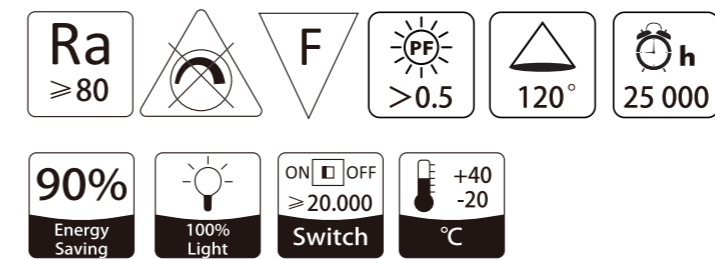

LED

Indoor Fixtures

LED Panel Light

LED

Indoor Fixtures

LED Panel Light

SPECIFICATIONS

Model	Voltage	Power	Luminous efficiency	Color temperature	Dimension
ZL-PL6060-40	AC85-265V	40W	80-100lm/w	3000-6500K	600*600/605*605/595*595mm
ZL-PL6060-48	AC85-265V	48W	80-100lm/w	3000-6500K	600*600/605*605/595*595mm
ZL-PL30120-40	AC85-265V	40W	80-100lm/w	3000-6500K	300*1200/295*1195/305*1205mm
ZL-PL30120-48	AC85-265V	48W	80-100lm/w	3000-6500K	300*1200/295*1195/305*1205mm

SPECIFICATIONS

Model	Voltage	Power	Luminous efficiency	Color temperature	Dimension
ZL-BPL6060-40	AC85-265V	40W	80-130lm/w	3000-6500K	600*600/605*605/595*595mm
ZL-BPL6060-48	AC85-265V	48W	80-130lm/w	3000-6500K	600*600/605*605/595*595mm
ZL-BPL30120-40	AC85-265V	40W	80-130lm/w	3000-6500K	300*1200/295*1195/305*1205mm
ZL-BPL30120-48	AC85-265V	48W	80-130lm/w	3000-6500K	300*1200/295*1195/305*1205mm

FEATURES

FEATURES