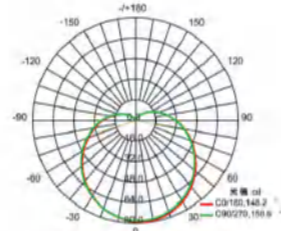

FEATURES

Beam Angle(50%) 149.4°