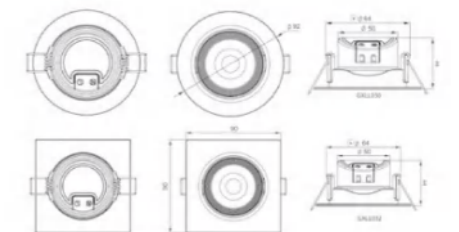

LED

Indoor Fixtures

LED Ceiling Light

LED

Indoor Fixtures

LED Ceiling Spot Light

SPECIFICATIONS

Model	Voltage	Power	RA	PF	Luminous efficiency	Color temperature	Chasis Size	Lamp Size
GJY-CY250-12W	127/220/85-265V	12W	>80	0.5	80LM/W	2700/4000/6500K	230*15mm	250*60mm
GJY-CY330-18W	127/220/85-265V	18W	>80	0.5	80LM/W	2700/4000/6500K	300*15mm	330*15mm
GJY-CY380-24W	127/220/85-265V	24W	>80	0.5	80LM/W	2700/4000/6500K	350*15mm	380*15mm
GJY-CY500-48W	127/220/85-265V	48W	>80	0.5	80LM/W	2700/4000/6500K	450*15mm	500*15mm
GJY-YSY450-50W	127/220/85-265V	50W	>80	0.9	90LM/W	2700/4000/6500K	400*15mm	450*95mm
GJY-YSY550-60W	127/220/85-265V	60W	>80	0.9	90LM/W	2700/4000/6500K	500*15mm	550*95mm
GY-YSY800-100W	127/220/85-265V	100W	>80	0.9	90LM/W	2700/4000/6500K	650*15mm	785*105mm

FEATURES

SPECIFICATIONS

Model	Voltage	Power	Luminous flux	CRI	Dimension
ZL-SP-3	AC85-265V	3W	240lm	80	75*H20mm
ZL-SP-5	AC85-265V	5W	400lm	80	90*H20mm
ZL-SP-7	AC85-265V	7W	560lm	80	90*H20mm
ZL-SP-9	AC85-265V	9W	720lm	80	110*H20mm
ZL-SP-12	AC85-265V	12W	950lm	80	110*H20mm

FEATURES