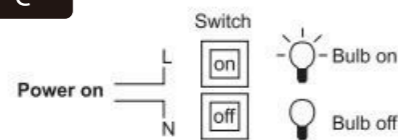

LED Emergency Light

SPECIFICATIONS

Model	Voltage	Power	Luminous flux	Color temperature	Dimension
ZL-EBA60-6W	AC85-265V	6W	AC650lm/DC200lm	2700K/4000/6500K	60*121mm
ZL-EBA70-8W	AC85-265V	8W	AC850lm/DC300lm	2700K/4000/6500K	70*140mm
ZL-EBT80-15W	AC185-265V	15W	AC1300lm/DC300lm	2700K/4000/6500K	80*155mm
ZL-EBT100-20W	AC185-265V	20W	AC1800lm/DC350lm	2700K/4000/6500K	100*185mm

FEATURES

LED Emergency Light

SPECIFICATIONS

Model	Voltage	CRI	DC Lumen Output	Duration Emergency	Color temperature	Material	Dimension
SE-1901L30	AC85-265v	>80	High 150lm/Low 80lm	High 3hrs/Low 6hrs	6500K	Body: ABS V-0, Len:PS	220*58*28mm
SE-1902L60	AC85-265v	>80	High 240lm/Low 120lm	High 3hrs/Low 6hrs	6500K	Body: ABS V-0, Len:PS	330*70*30mm
SE-5216L30	AC85-265v	>80	High 120lm/Low 60lm	High 2hrs/Low 4hrs	6500K	Body: ABS, Len:PS	220*58*28mm
SE-5216L60	AC85-265v	>80	High 200lm/Low 100lm	High 3hrs/Low 6hrs	6500K	Body: ABS, Len:PS	220*58*28mm
SE-2310	AC85-265v	>80	High 100lm/Low 50lm	High 2hrs/Low 4hrs	6500K	Body:PP,Len:PS	150*50*23mm

FEATURES